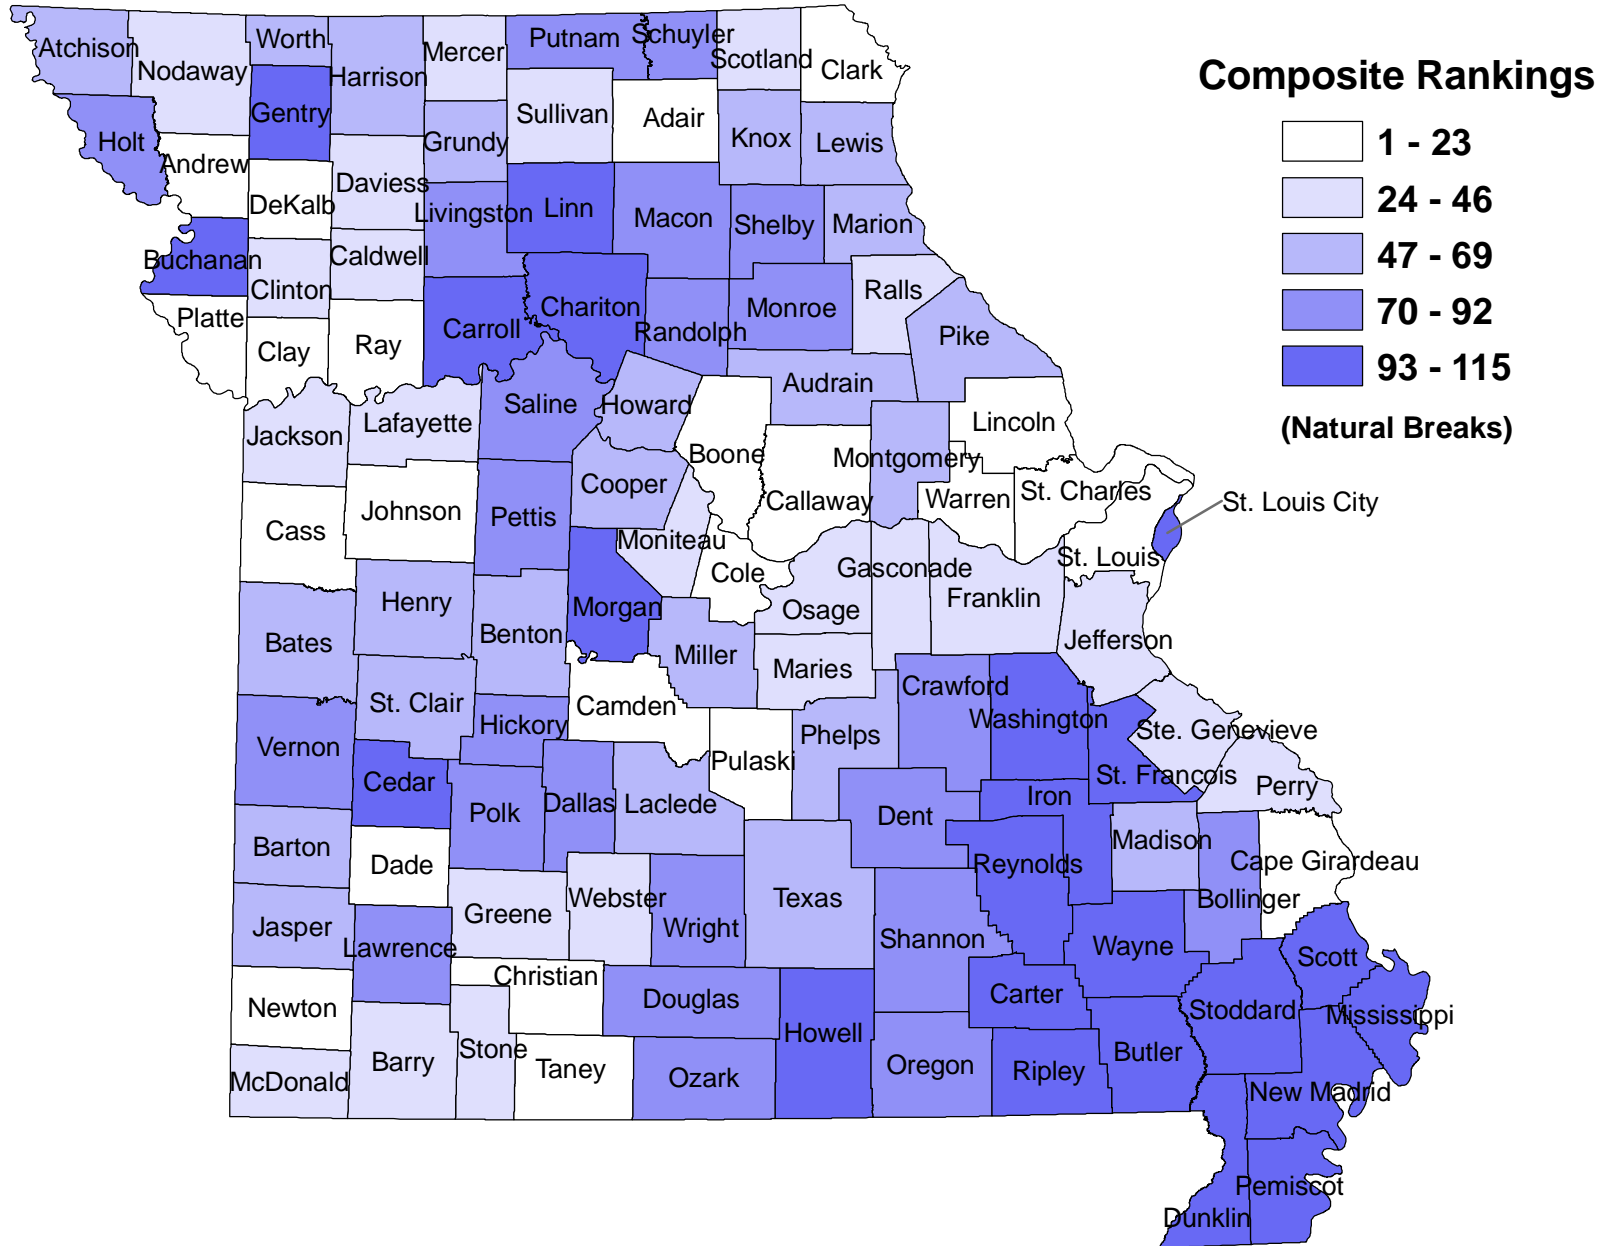

# Missouri Senior Report, 2009 Composite Rankings

Missouri Senior Report 2009

Map Prepared By: University of Missouri Extension, Office of Social and Economic Data Analysis (OSED)

Map Generated On: 01 Feb 2010